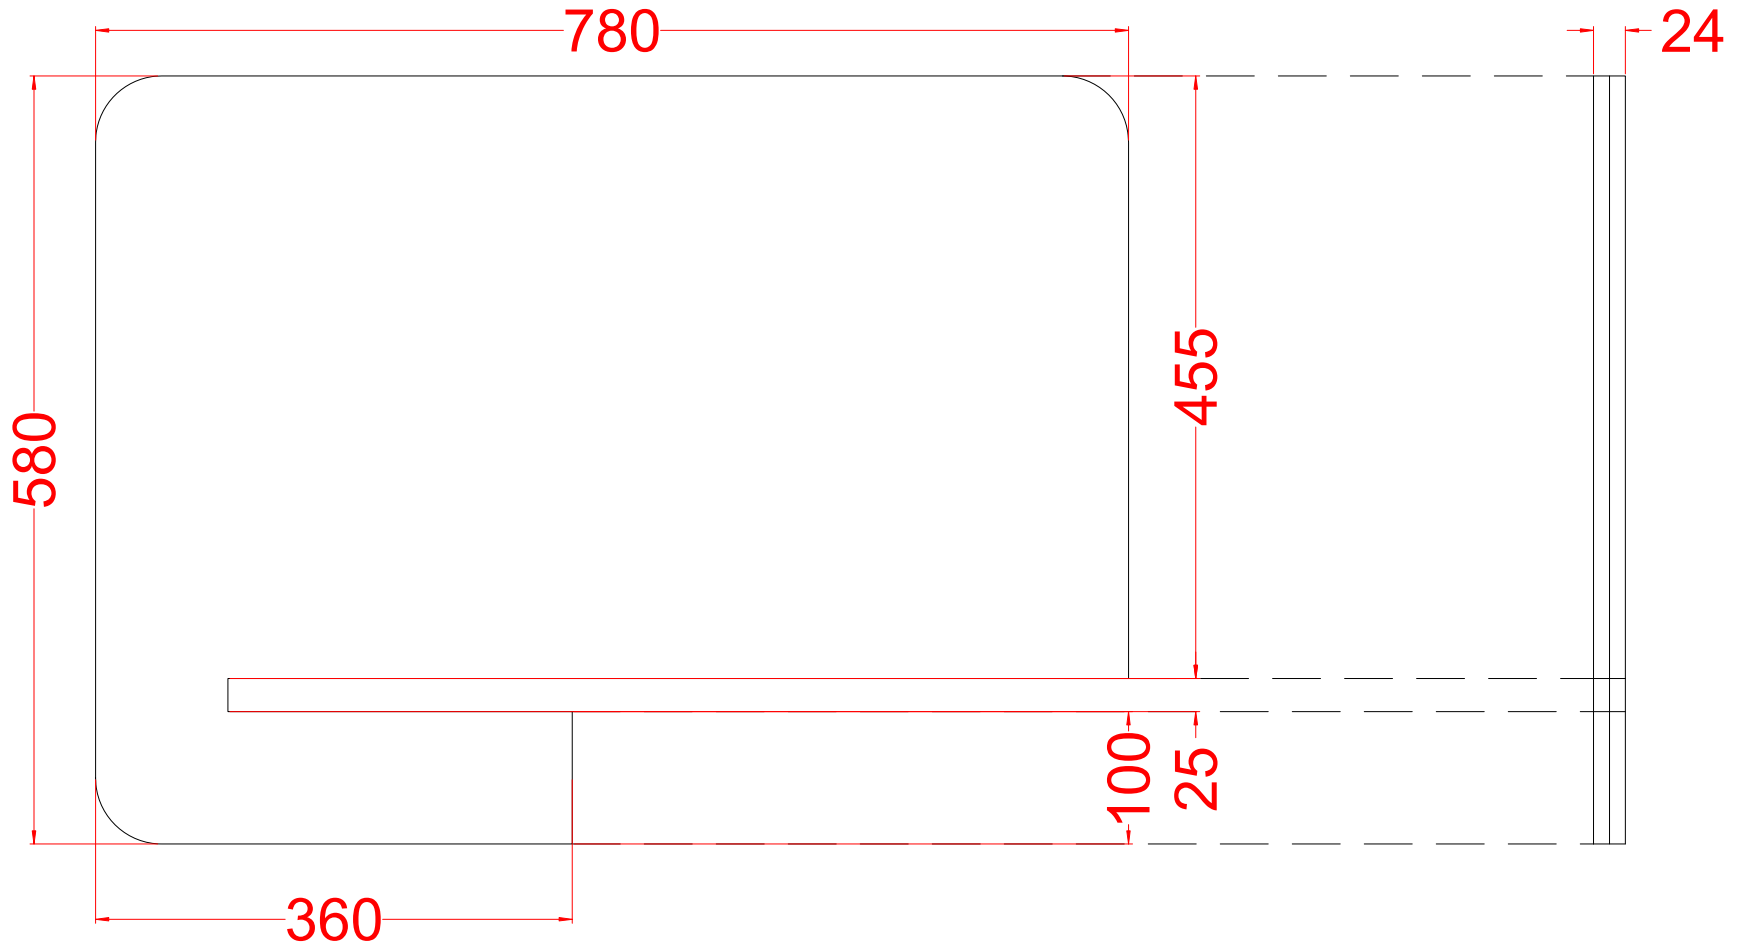

Desk Dividers

Composition	Echo Panel 100% PET	
Thickness	24mm / 36 mm	
Weight	2400G/M ²	
Dimensions	780x580mm Custom sizes available	
Lightfastness	ISO 105-B02-1994 AS 2001.4.21-1970	Rating: 6-7 Rating: 6-7
Fire Rating	AS/ISO 9705	Group 1
Sustainability	Green Tag	Gold Plus Level A
Sound Absorption	AS/ISO 354	NRC Value 0.45 (No Air Gap) based on emperical data
Care	Blot spills from material quickly & wipe with damp cloth. If stain persists, apply small amounts of carpet or upholstery shampoo solution with damp cloth, then blot well with clean cloth. Avoid excessive amounts of water.	

Colour Availability

Available in the full 12mm and 24mm colour range.

Sign Off: _____

Title

780x580 Ecoglide Screen
Shopdrawing